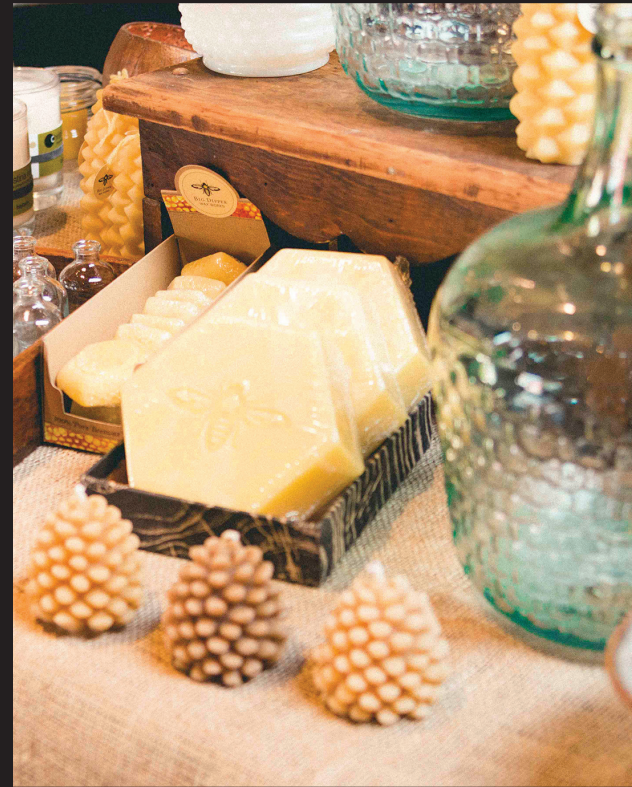

WEAVERS WAY MERCANTILE
542 CARPENTER LANE
MT. AIRY

WWW.WEAVERSWAY.COOP/MERCANTILE
215-843-2350, EXT. 152

TUESDAY-FRIDAY, 11 A.M.-7 P.M.
SATURDAY-SUNDAY, 10 A.M.-6 P.M.
CLOSED MONDAYS